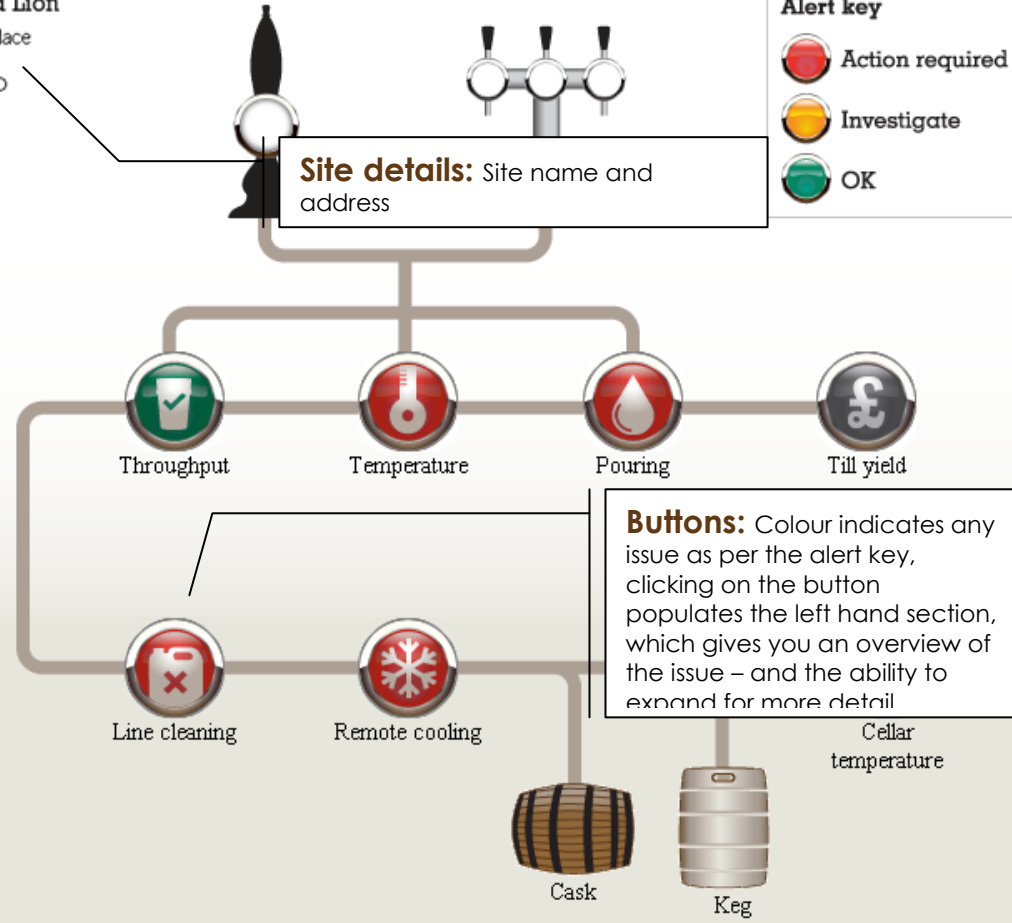

Select Category
Casks and Kegs

The Red Lion
123 Any place
Any town
AT12 34AD

Alert key

- Action required
- Investigate
- OK

Site details: Site name and address

Line cleaning
Based on 1 week

Tap	Product
3	Fosters
6	Amstel
7	Heineken

Full Report Show all >>

Buttons: Colour indicates any issue as per the alert key, clicking on the button populates the left hand section, which gives you an overview of the issue – and the ability to expand for more detail

Logout

Select Category

Casks and Kegs

The Red Lion

123 Any place
Any town
AT12 34AD

Category filters: You can filter the data using either the drop down selections, or the images of the taps

Alert key

-  Action required
-  Investigate
-  OK

Line cleaning
Based on 1 week

Report link: From the overview you can access a more detailed and in depth suite of reports

Tap	Product
3	Fosters
6	Amstel
7	Heineken

Full Report Show all >>

Throughput

Temperature