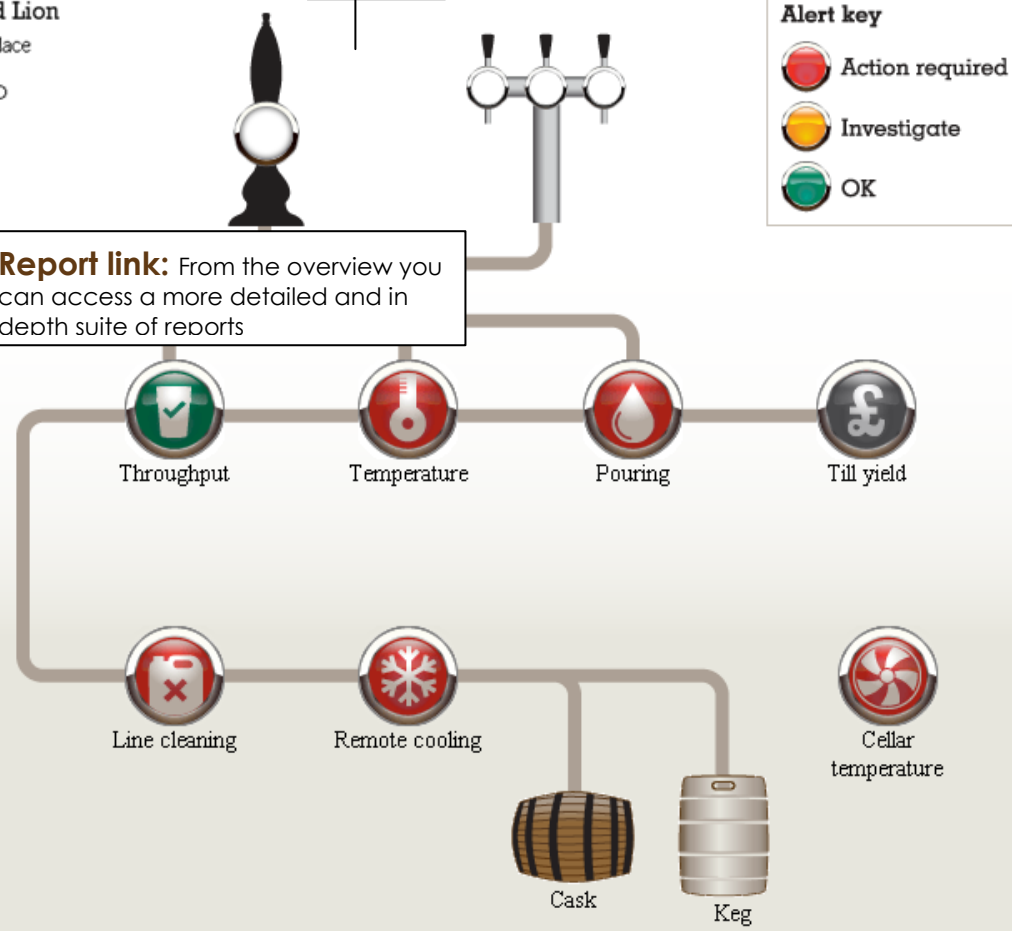

Full Report Show all >>

Buttons: Colour indicates any issue as per the alert key, clicking on the button populates the left hand section, which gives you an overview of the issue – and the ability to expand for more detail

Logout

Select Category

Casks and Kegs

The Red Lion

123 Any place
Any town
AT12 34AD

Category filters: You can filter the data using either the drop down selections, or the images of the taps

Alert key

-  Action required
-  Investigate
-  OK

Line cleaning
Based on 1 week

Report link: From the overview you can access a more detailed and in depth suite of reports

Tap	Product
3	Fosters
6	Amstel
7	Heineken

Full Report Show all >>

Throughput

Temperature

Pouring

Till yield

Line cleaning

Remote cooling

Cellar temperature

Cask

Keg